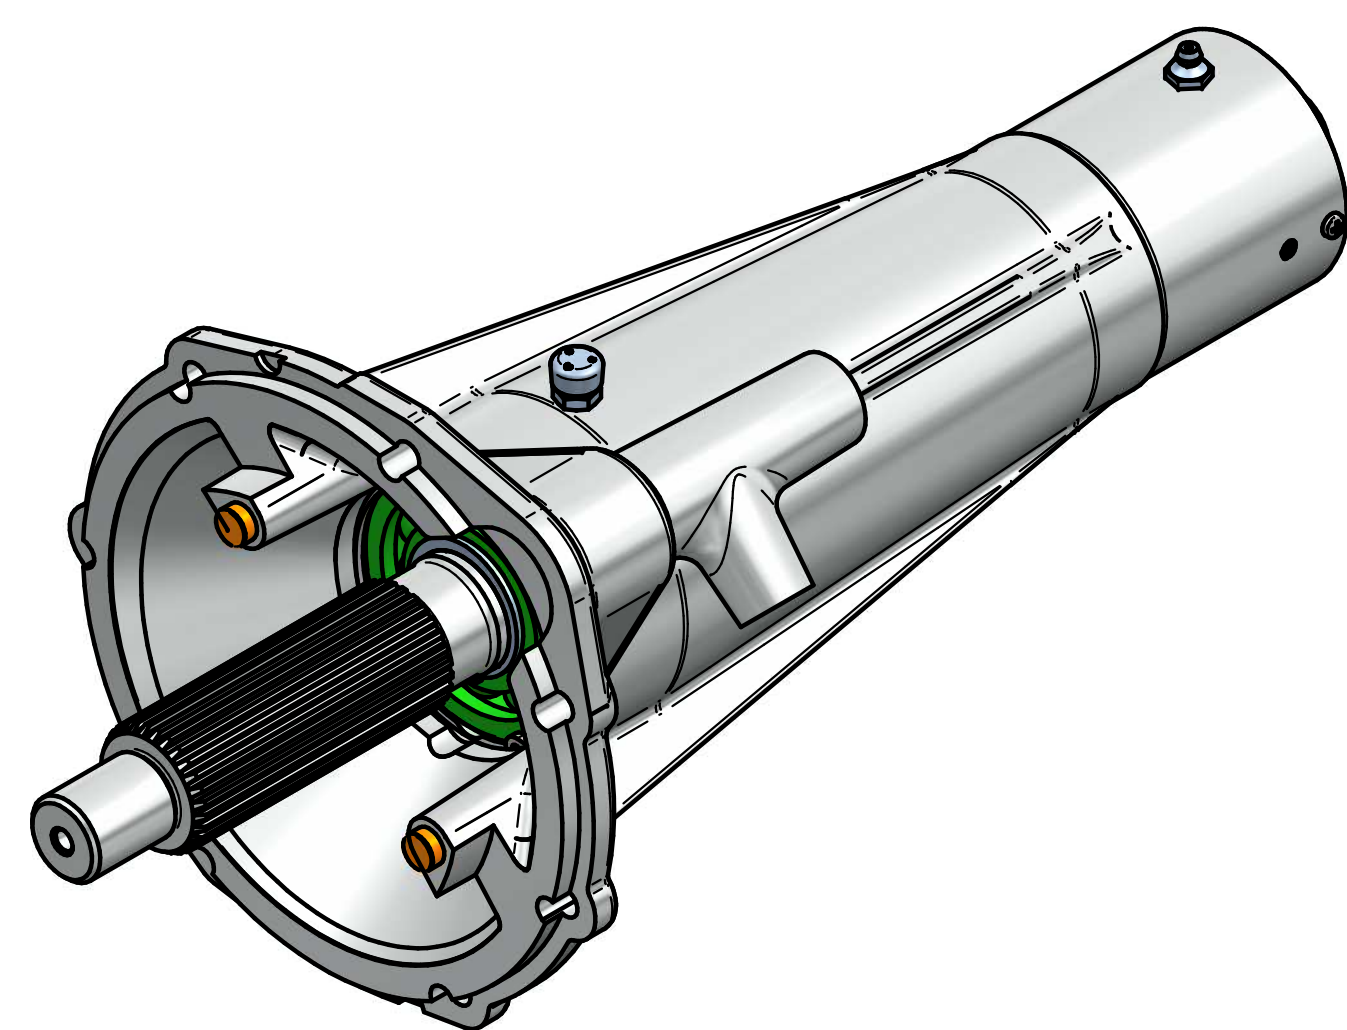

70600 PREDATOR TRANSMISSION
 TAIL HOUSING ASSEMBLY
 TECH SUPPORT: (989) 686-8920
www.BRINNINC.com

DETAIL	PART No.	DESCRIPTION	QNTY
1	72606	TAIL HOUSING	1
2	71023	INPUT BEARING	1
3	74602	OUTPUT SHAFT	1
4	71616	RETAINING RING	1
5	71024	RETAINING RING	2
6	71065	SET SCREW	2
7	71064	SET SCREW	1
8	71037	GREASE FITTING	1
9	71007	VENT ASSEMBLY	1
10	71621	SHAFT SEAL	1
11	71615	BUMPER	3
12	71040	REAR SEAL & BUSHING KIT	1