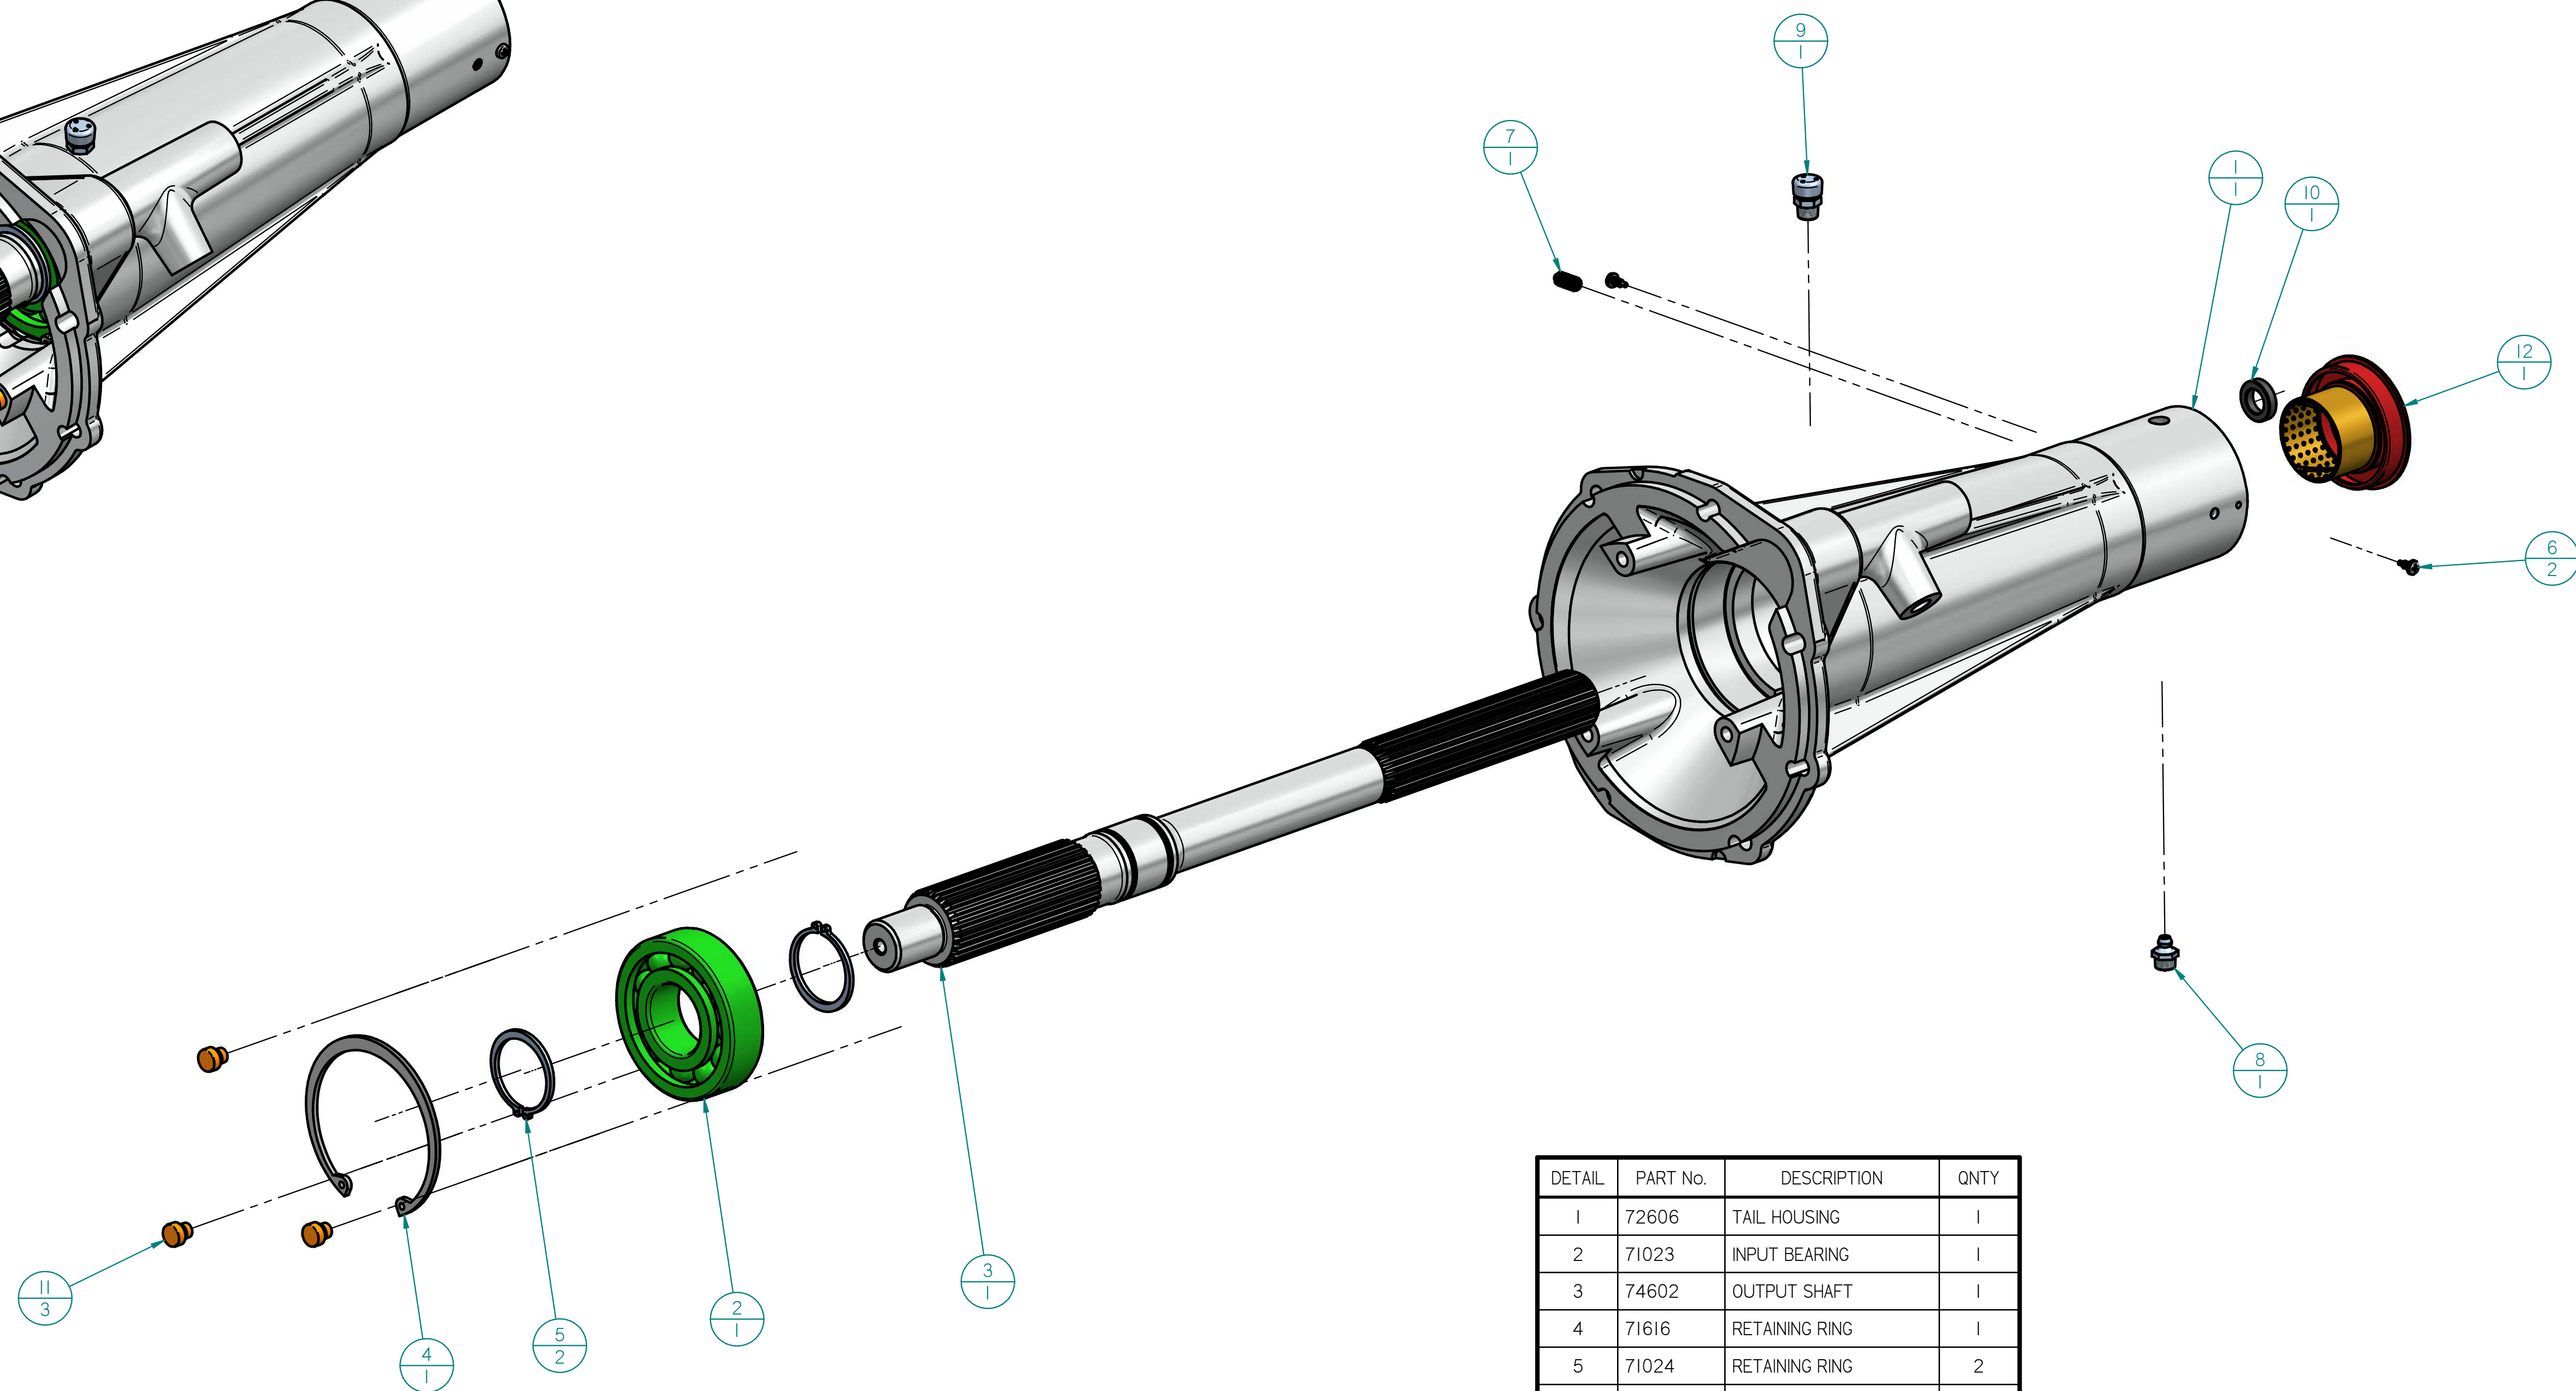

70600 PREDATOR TRANSMISSION
 TAIL HOUSING ASSEMBLY
 TECH SUPPORT: (989) 686-8920
www.BRINNINC.com

DETAIL	PART No.	DESCRIPTION	QNTY
1	72606	TAIL HOUSING	1
2	71023	INPUT BEARING	1
3	74602	OUTPUT SHAFT	1
4	71616	RETAINING RING	1
5	71024	RETAINING RING	2
6	71065	SET SCREW	2
7	71064	SET SCREW	1
8	71037	GREASE FITTING	1
9	71007	VENT ASSEMBLY	1
10	71621	SHAFT SEAL	1
11	71615	BUMPER	3
12	71040	REAR SEAL & BUSHING KIT	1